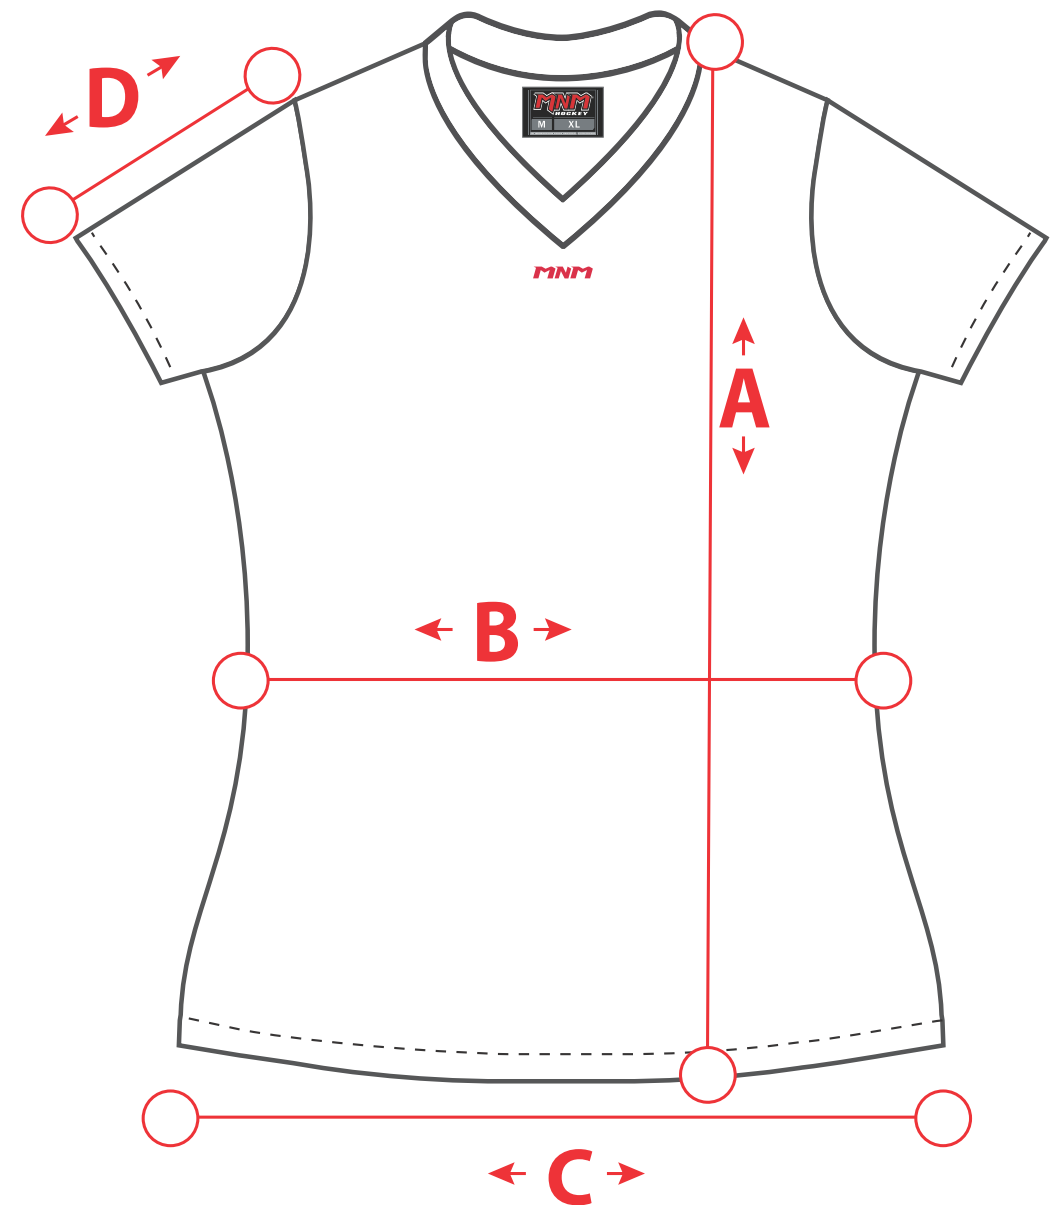

*** Measures can vary up to half an inch ***

A Body height

B Body width

C Hips width

D Sleeve height

Measures in inches

Sizes	A Height	B Body width	C Hips width	D Sleeve height
JR-SML	19	10.25	10.75	4.5
JR-M	20	11	11.5	4.75
JR-LG	22	11.75	12.5	5.25
JR-XL	23.5	13	13.75	5.75
SMALL	25	14	17.5	6
MEDIUM	25.5	15	18.5	6.25
LARGE	26.5	16.5	20	6.5
XL	27	18	21.5	6.75
2XL	27.5	19.5	23	7
3XL	28.25	21	24.5	7.25
4XL	29	22.5	26	7.5