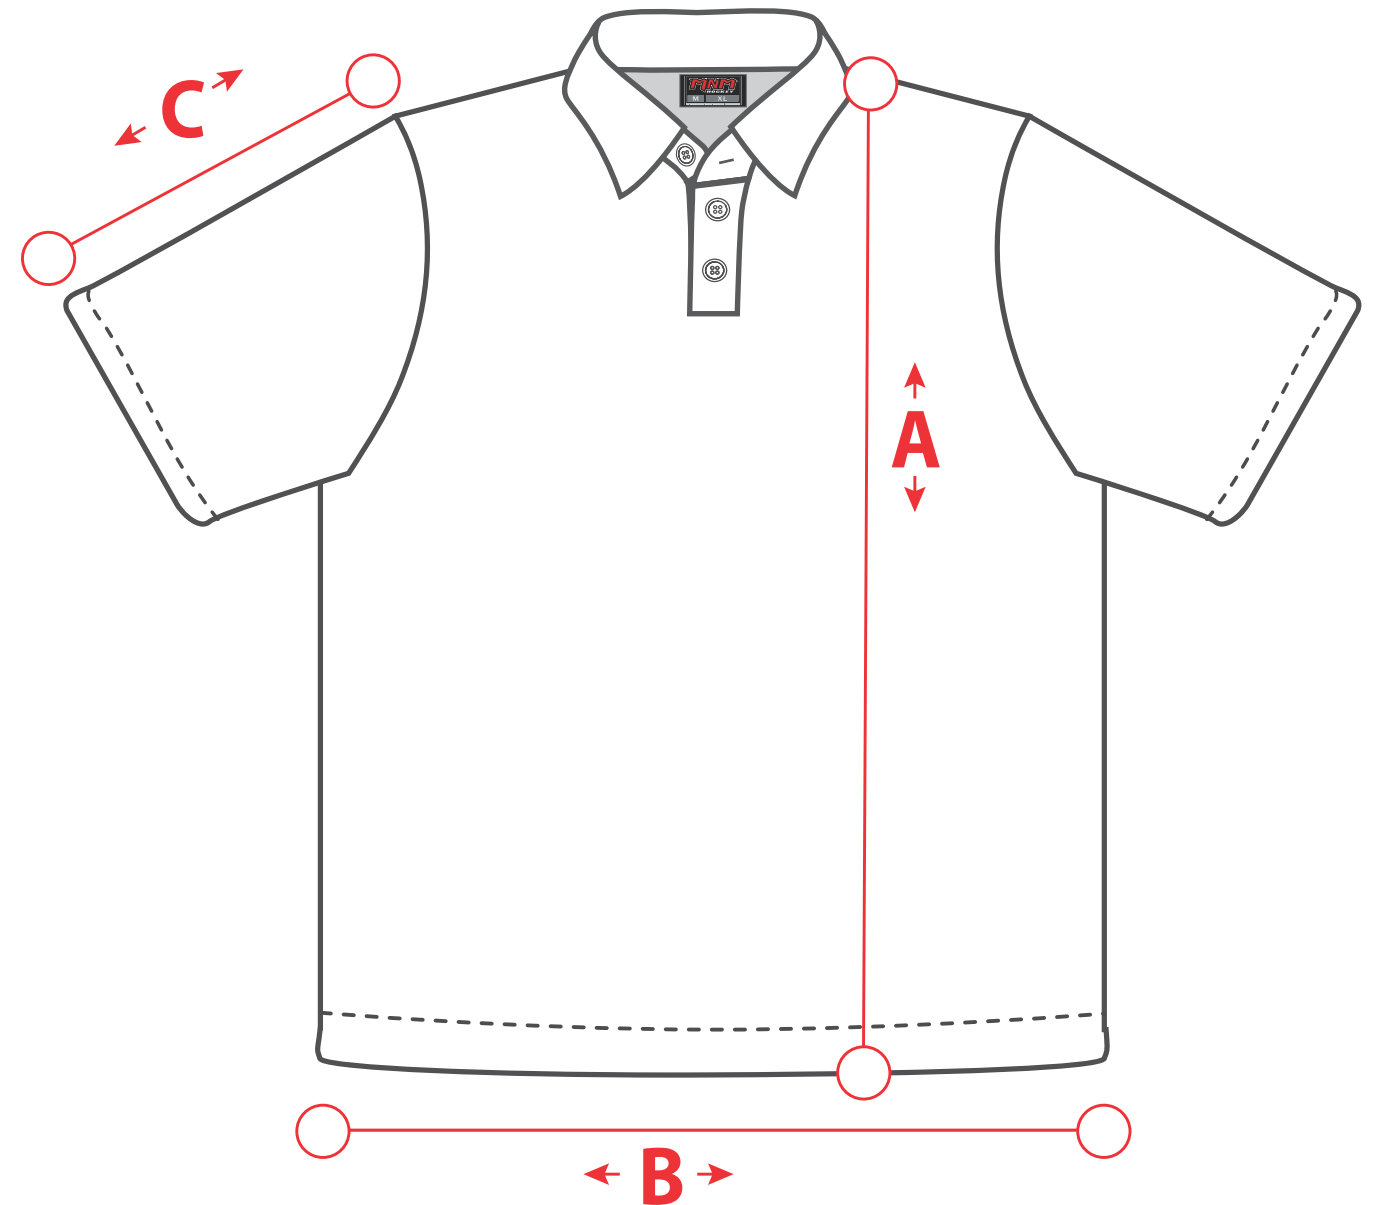

*** Measures can vary up to half an inch ***

A Body height

B Body width

C Short Sleeve height

Measures in inches

Grandeurs	A Height	B Body width	C SHORT Sleeve height
JR-SML	20	16.5	7.5
JR-M	21.5	17.5	8
JR-LG	24	19	8.5
JR-XL	25.5	20	9
SMALL	26.5	21	9.5
MEDIUM	27.5	22.5	10
LARGE	28.5	24	10.5
XL	29.5	25	11
2XL	30	26.5	11.5
3XL	30.5	28	12
4XL	31	29.5	12.5

*** Measures can vary up to half an inch ***

A Body height

B Body width

D Long Sleeve height

Measures in inches

Grandeurs	A Height	B Body width	D LONG Sleeve height
JR-SML	20	16.5	17.5
JR-M	21.5	17.5	19.5
JR-LG	24	19	22
JR-XL	25.5	20	24
SMALL	26.5	21	25
MEDIUM	27.5	22.5	25.5
LARGE	28.5	24	25.75
XL	29.5	25	26
2XL	30	26.5	26.25
3XL	30.5	28	26.5
4XL	31	29.5	26.75