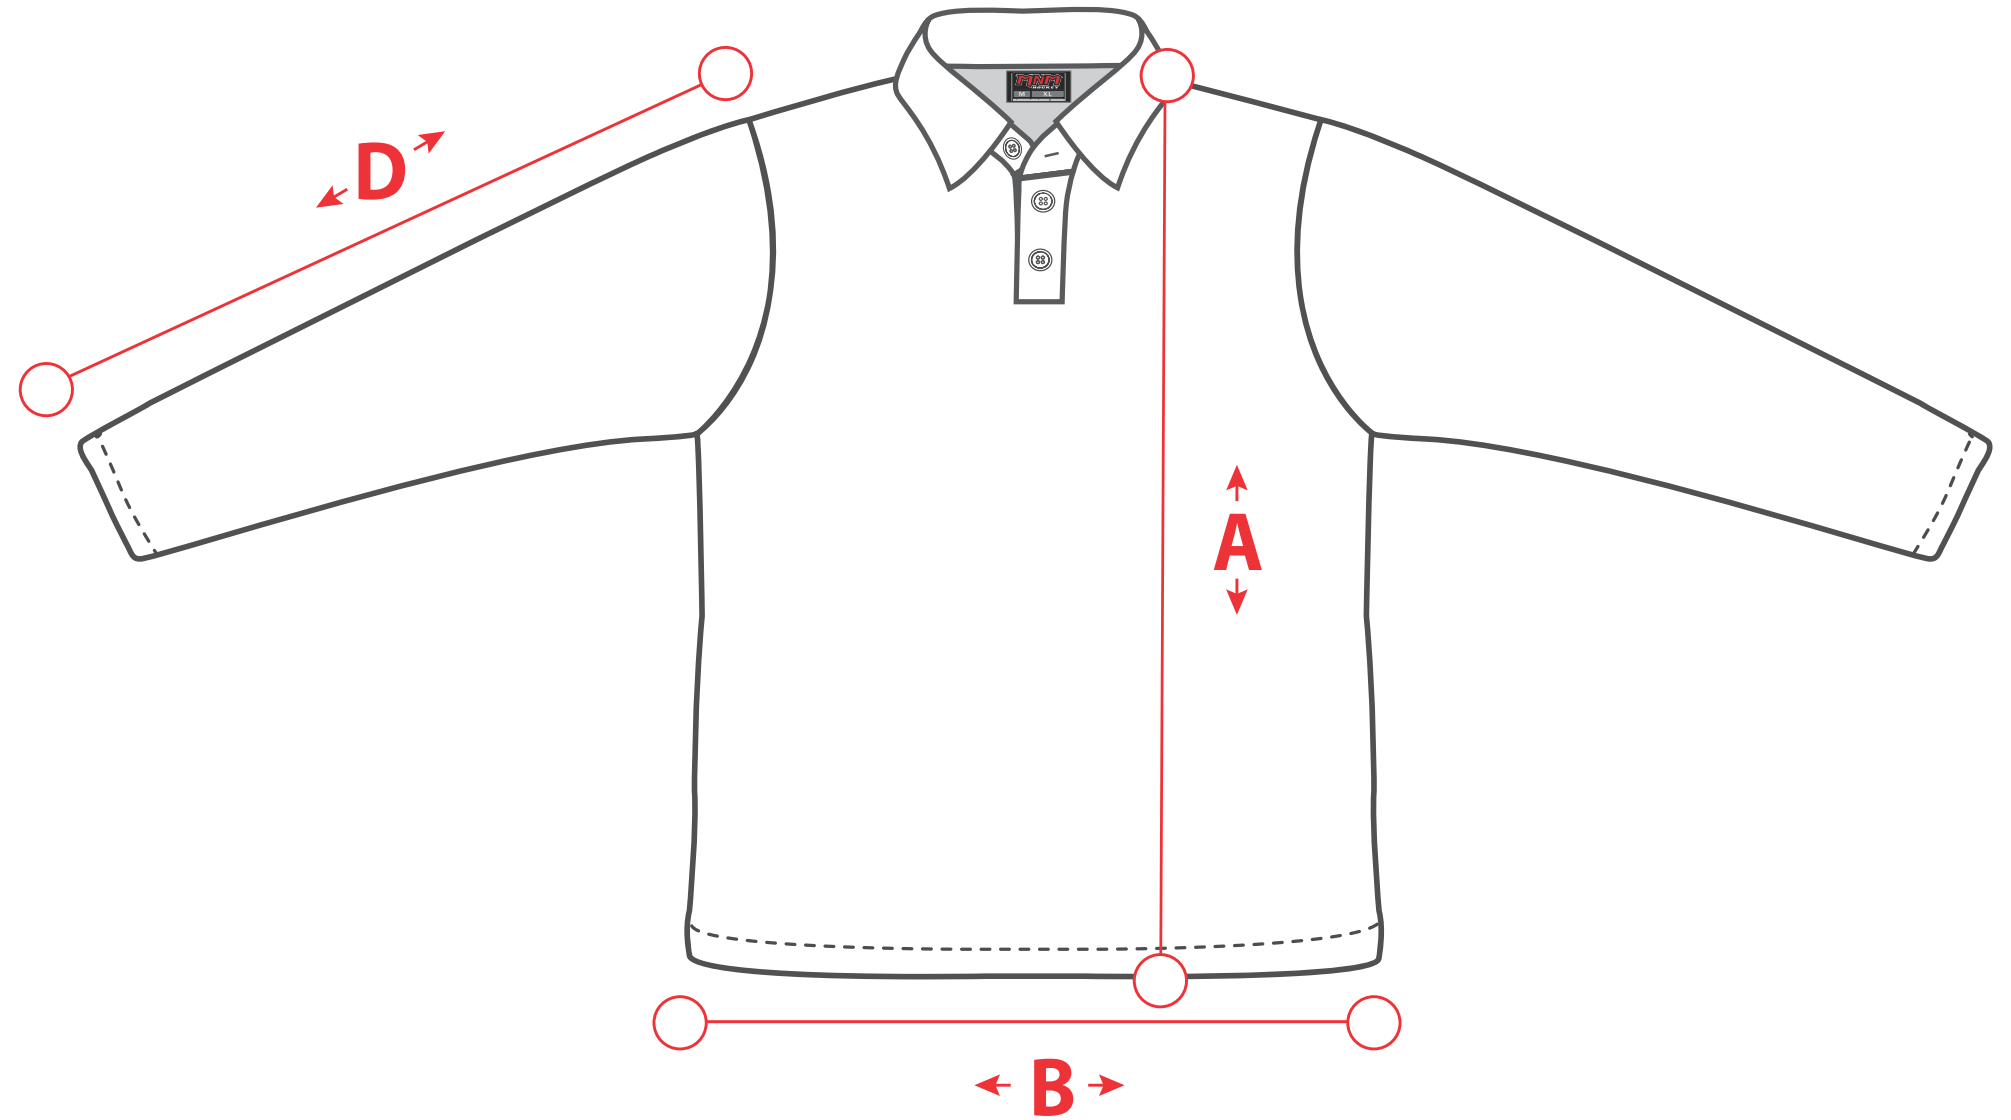

*** Measures can vary up to half an inch ***

A Body height

B Body width

C Short Sleeve height

Measures in inches

Grandeurs	A Height	B Body width	C SHORT Sleeve height
JR-SML	20	16.5	7.5
JR-M	21.5	17.5	8
JR-LG	24	19	8.5
JR-XL	25.5	20	9
SMALL	26.5	21	9.5
MEDIUM	27.5	22.5	10
LARGE	28.5	24	10.5
XL	29.5	25	11
2XL	30	26.5	11.5
3XL	30.5	28	12
4XL	31	29.5	12.5

*** Measures can vary up to half an inch ***

A Body height

B Body width

D Long Sleeve height

Measures in inches

Grandeurs	A Height	B Body width	D LONG Sleeve height
JR-SML	20	16.5	17.5
JR-M	21.5	17.5	19.5
JR-LG	24	19	22
JR-XL	25.5	20	24
SMALL	26.5	21	25
MEDIUM	27.5	22.5	25.5
LARGE	28.5	24	25.75
XL	29.5	25	26
2XL	30	26.5	26.25
3XL	30.5	28	26.5
4XL	31	29.5	26.75