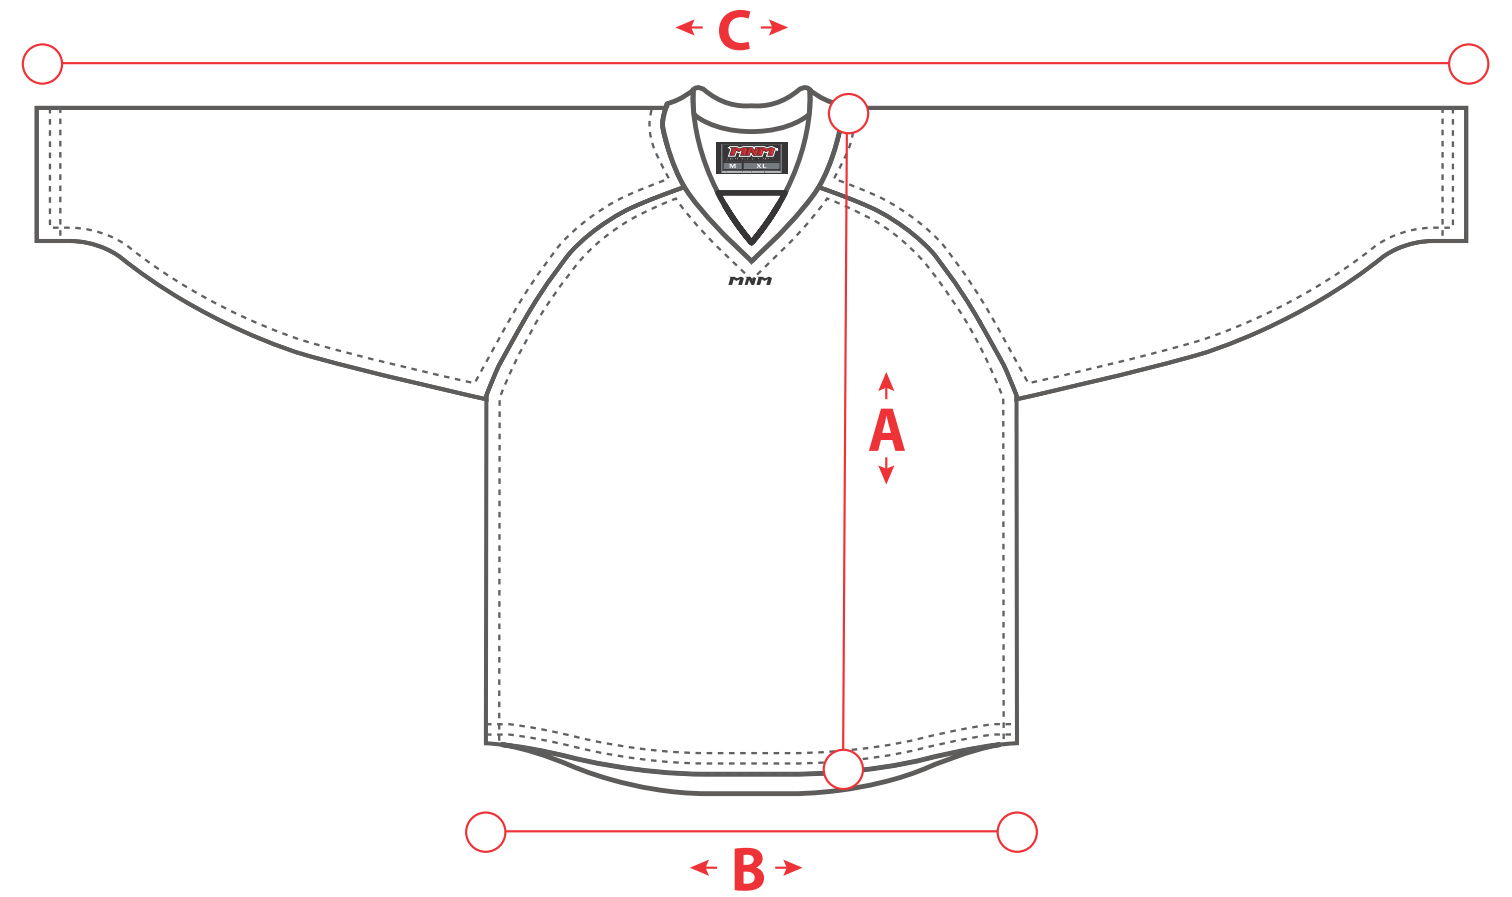

\*\*\* Measures can vary up to half an inch \*\*\*

**A** Body height

**B** Body width

**C** Sleeve length

## Measures in inches

Sizes	<b>A</b> Height	<b>B</b> Body Width	<b>C</b> Sleeve Length
JR-SML	23	17.25	49.5
JR-M	25	18.25	50.5
JR-LG	26	19.25	52
JR-XL	28	20.25	54
GOALIE - JR-XL	28	20.25	54
SMALL	29.25	21	58
MEDIUM	29.5	22.75	61.5
LARGE	30.5	24.75	66.5
XL	31	26.75	68
2XL	31.25	28.75	70.5
3XL	31.5	31	73.5
GOALIE - SMALL	29.25	21	58
GOALIE - Large	30.5	24.75	66.5
GOALIE - XLarge	31	26.75	68
GOALIE - 2XL	31.25	28.75	70.5
GOALIE - 3XL	31.5	31	73.5