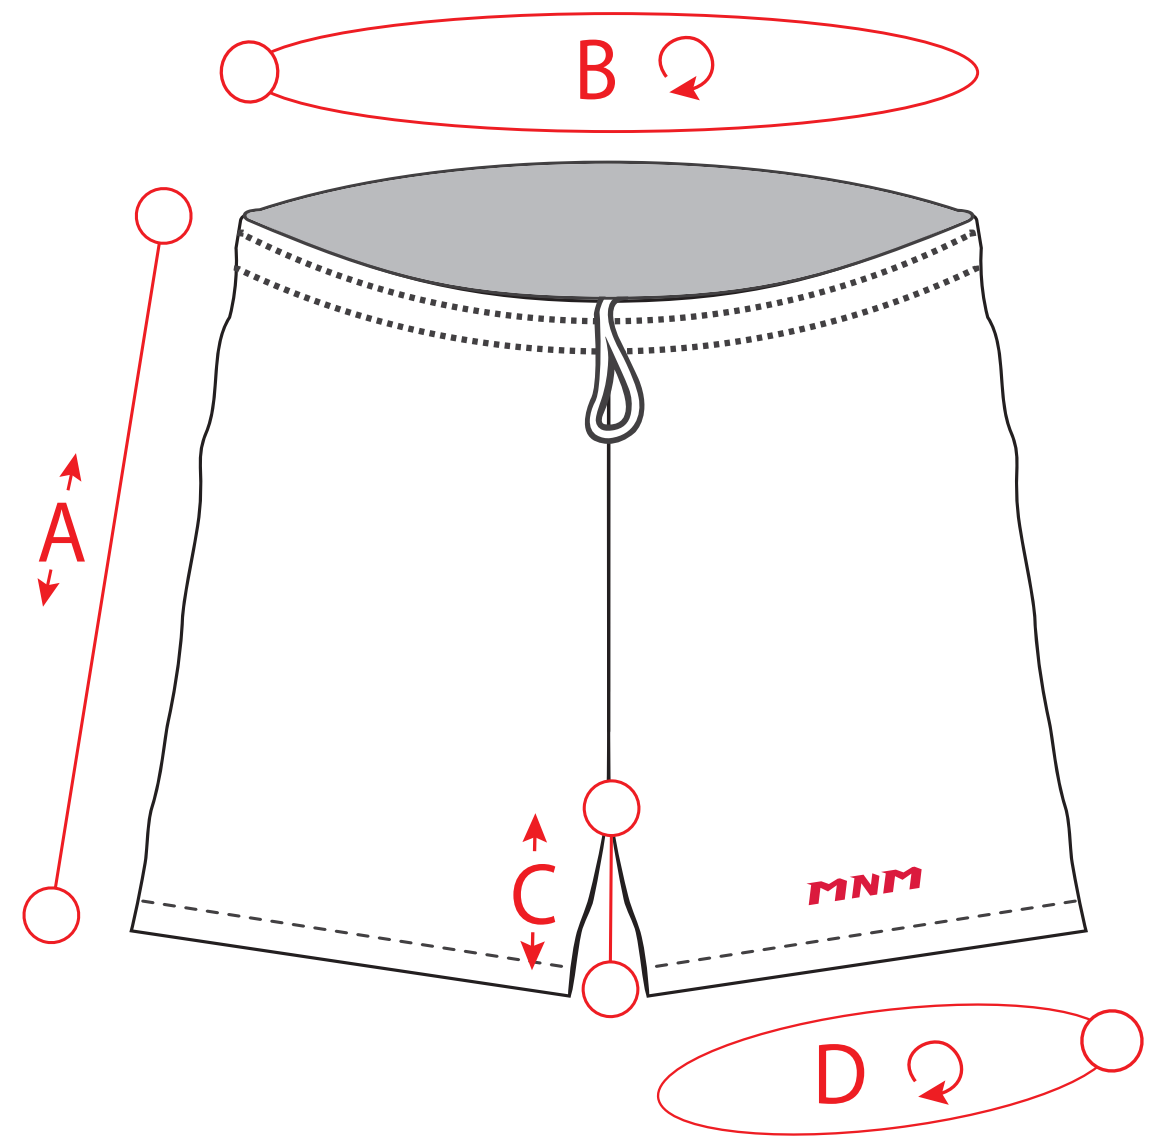

*** Measures can vary up to half an inch ***

A Leg height

B Hips circumference
(The elastic on hips causes to vary the measure perception)

C Between legs height

D Leg circumference

Measures in inches

Sizes	A Leg height	B Hips Circumference	C Between legs height	D Leg Circumference
JR-SML	12	20 - 24	5.5	17
JR-M	13	22 - 26	6	18
JR-LG	14	23 - 27	6.5	20
JR-XL	15	25 - 29	7	21
SMALL	16.25	26 - 30	8	22
MEDIUM	17.5	28 - 32	8.5	24
LARGE	18.25	30 - 34	9	25
XL	19	31 - 35	9	27
2XL	19.75	33 - 37	9.25	28
3XL	20.5	36 - 40	9.5	30
4XL	21.25	37 - 41	10	31