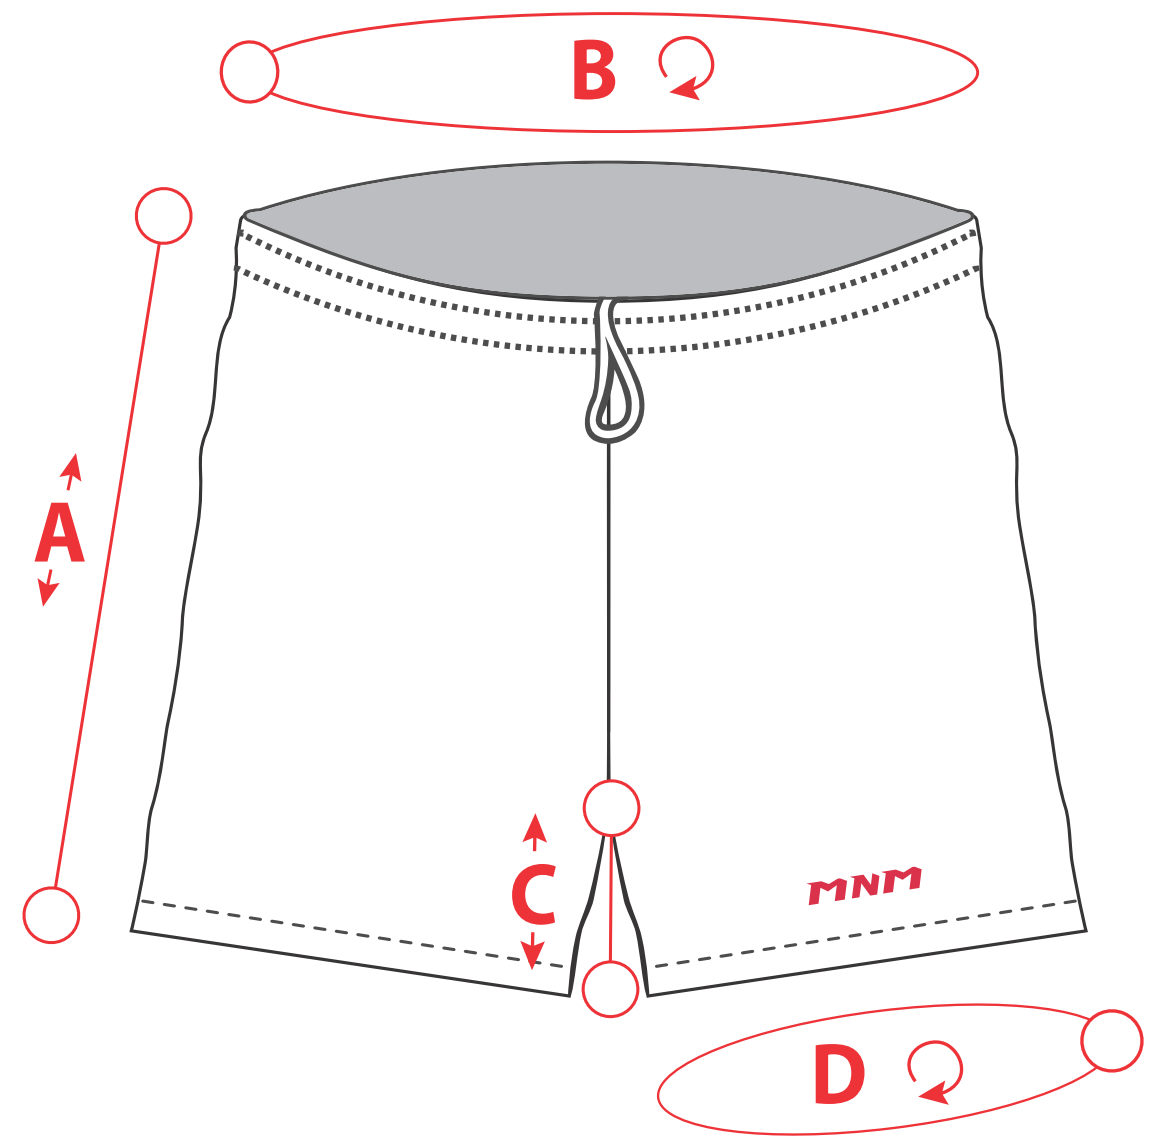

*** Measures can vary up to half an inch ***

A Leg height

B Hips circumference
(The elastic on hips causes to vary the measure perception)

C Between legs height

D Leg circumference

Measures in inches

Sizes	A Leg height	B Hips Circumference	C Between legs height	D Leg Circumference
JR-SML	11.5	22 -- 26	3.5	19.5
JR-M	13	24 -- 28	4.5	20.5
JR-LG	14.5	26 -- 30	5.5	22
JR-XL	15.5	27 -- 31	6	23
SMALL	16.5	28 -- 32	6.25	24
MEDIUM	17	30 -- 34	6.5	25
LARGE	18.5	32 -- 36	7	26.5
XL	19	34 -- 38	7.5	28.5
2XL	20	36 -- 40	7.75	30
3XL	20.75	38 -- 42	7.75	31.5
4XL	21.5	40 -- 44	8	33