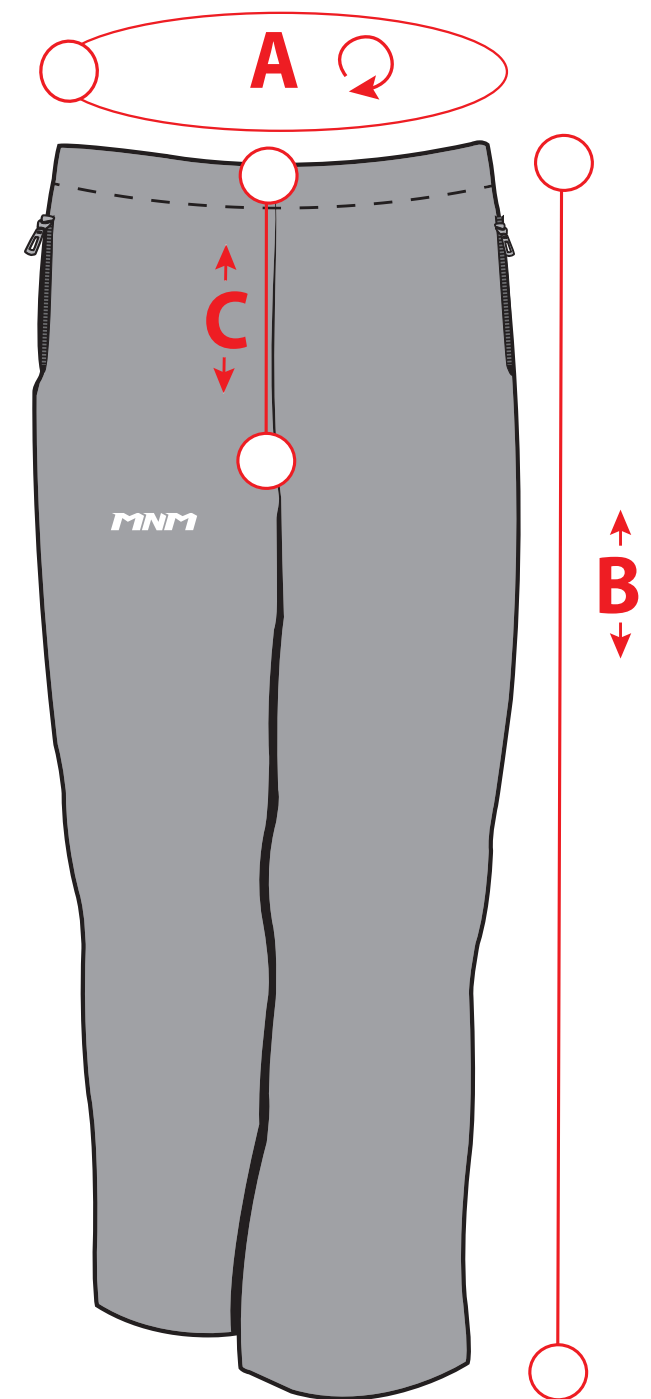

*** Measures can vary up to half an inch ***

A Hips circumference
(The elastic on hips causes to vary the measure perception)

B Legs height

C Inbetween legs height

Measures in inches

Sizes	A Hips circumference	B Legs height	C Inbetween legs height
JR-SML	24 - 28	31	11
JR-M	26 - 30	33.5	12
JR-LG	28 - 32	36	12.75
JR-XL	30 - 34	38.5	13.75
SMALL	32 - 36	40.5	14.25
MEDIUM	34 - 38	42	14.75
LARGE	38 - 42	43.25	15.25
XL	41 - 45	44.25	15.75
2XL	43 - 47	45	16.25
3XL	45 - 49	45.5	17
4XL	47 - 51	46	17.5